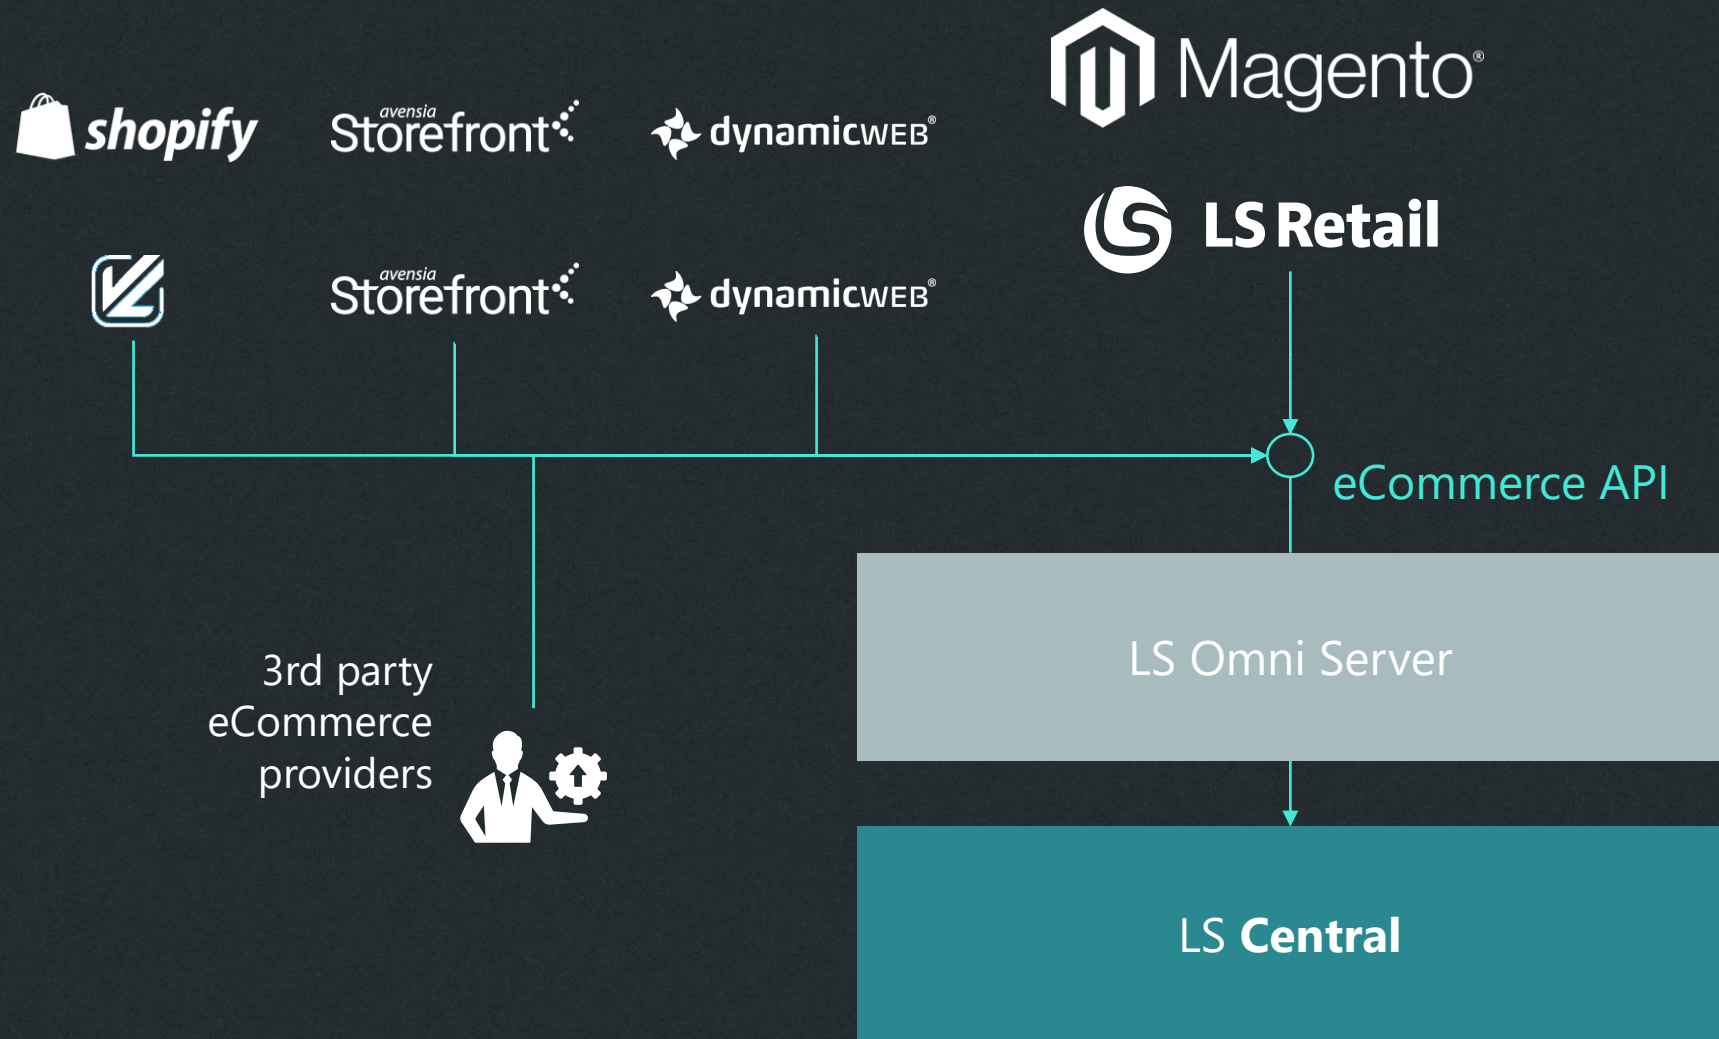

20 EUR/GBP/USD off Hairband. Find your discount code >

**BACK IN STOCK**

BALAYAGE & COLORMELT

FIND YOUR COLOUR HERE

20 GBP off Hairband Original  
Use code: HAIRBANDUK

MUST HAVE  
Detangling brush for extensions

Get a free online consultation

rapunzelofsweden.se

Soon to be added...